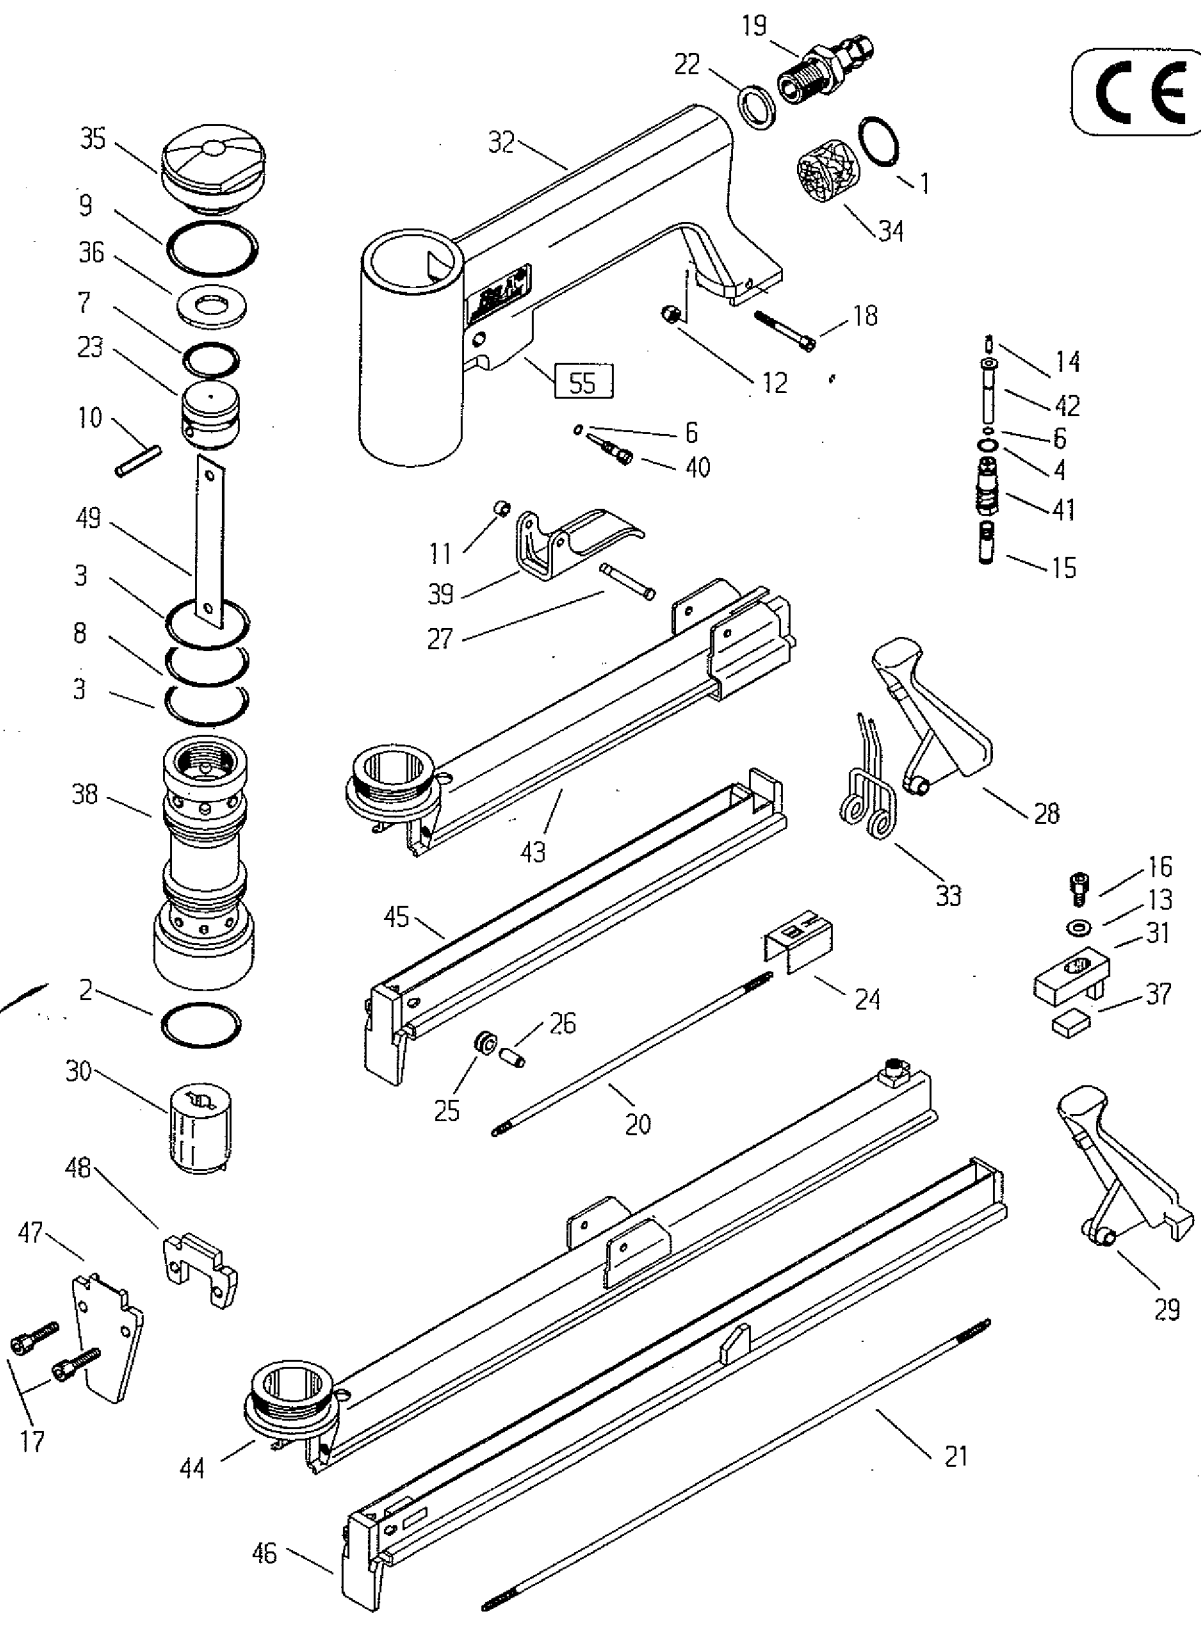

Typ
Type
Tipo

71/14-451 A
71/14-451 AL

(Art.-Nr. 2145151000, 12000077, Standardgerät / Basic model)
(Art.-Nr. 2145155000, 12000078, Standardgerät mit Langmagazin / Basic model with long magazin)

BA-T451

Parts List for 71-14-451 AL Type 0

Item Number	Part Number	Description	Qty Required
1	BA-600170	O-RING	1
2	BA-600220	O-RING	1
3	000000-00	No Longer Available	1
4	BA-600760	O-RING	1
6	BA-600920	O-RING	1
7	BA-603150	O-RING	1
8	BA-601200	O-RING	1
9	BA-601230	O-RING	1
10	BA-610460	LOCK PIN	1
11	BA-620200	RETAINING RING	1
12	BA-629210	LOCKING PAWL BOLT NU	1
13	000000-00	No Longer Available	1
14	BA-689080	SPRING	1
15	BA-689090	SPRING	1
16	000000-00	No Longer Available	1
17	BA-753420	ALLEN BOLT FRONT NOS	1
18	BA-2040010590	BOLT	1
19	000000-00	No Longer Available	1
20	000000-00	No Longer Available	1
21	000000-00	No Longer Available	1
22	000000-00	No Longer Available	1
23	BA-2040001814	PISTON	1
24	BA-2040101511	FEEDER BAR, 401	1
25	BA-2045001520	PUSHER SPRING PULLEY	1
26	BA-2045101530	PULLEY PIN	1
27	BA-2045050390	TRIGGER PIN	1
28	000000-00	No Longer Available	1

Parts List for 71-14-451 AL Type 0

Item Number	Part Number	Description	Qty Required
29	BA-2045005650	LOCKING PAWL	1
30	000000-00	No Longer Available	1
31	000000-00	No Longer Available	1
32	BA-2045050050	HOUSING	1
33	000000-00	No Longer Available	1
34	BA-2045050130	EXHAUST MUFFLER	1
35	BA-2045050160	CAP	1
36	BA-2045050200	DAMPER	1
37	BA-2045005390	STOP BUMPER	1
38	000000-00	No Longer Available	1
39	BA-2045050431	TRIGGER	1
40	000000-00	No Longer Available	1
41	BA-2045050571	VALVE SLEEVE	1
42	BA-2045050581	VALVE STEM	1
43	BA-2045101030	COVER ASSEMBLY	1
44	BA-2045105030	MAGAZINE COVER	1
45	BA-2045101121	BACKNOSE ASSEMBLY	1
46	BA-2045105121	CORE SLIDE	1
47	BA-2045101721	FRONT NOSE	1
48	BA-2045101770	BACK NOSE	1
49	000000-00	No Longer Available	1
55	BA-2045050400	COMPLETE AUTO VALVE	1
56	BA-600050	O-RING	1
57	000000-00	No Longer Available	1
58	000000-00	No Longer Available	1
59	BA-600750	O-RING	1
60	BA-600830	O-RING	1